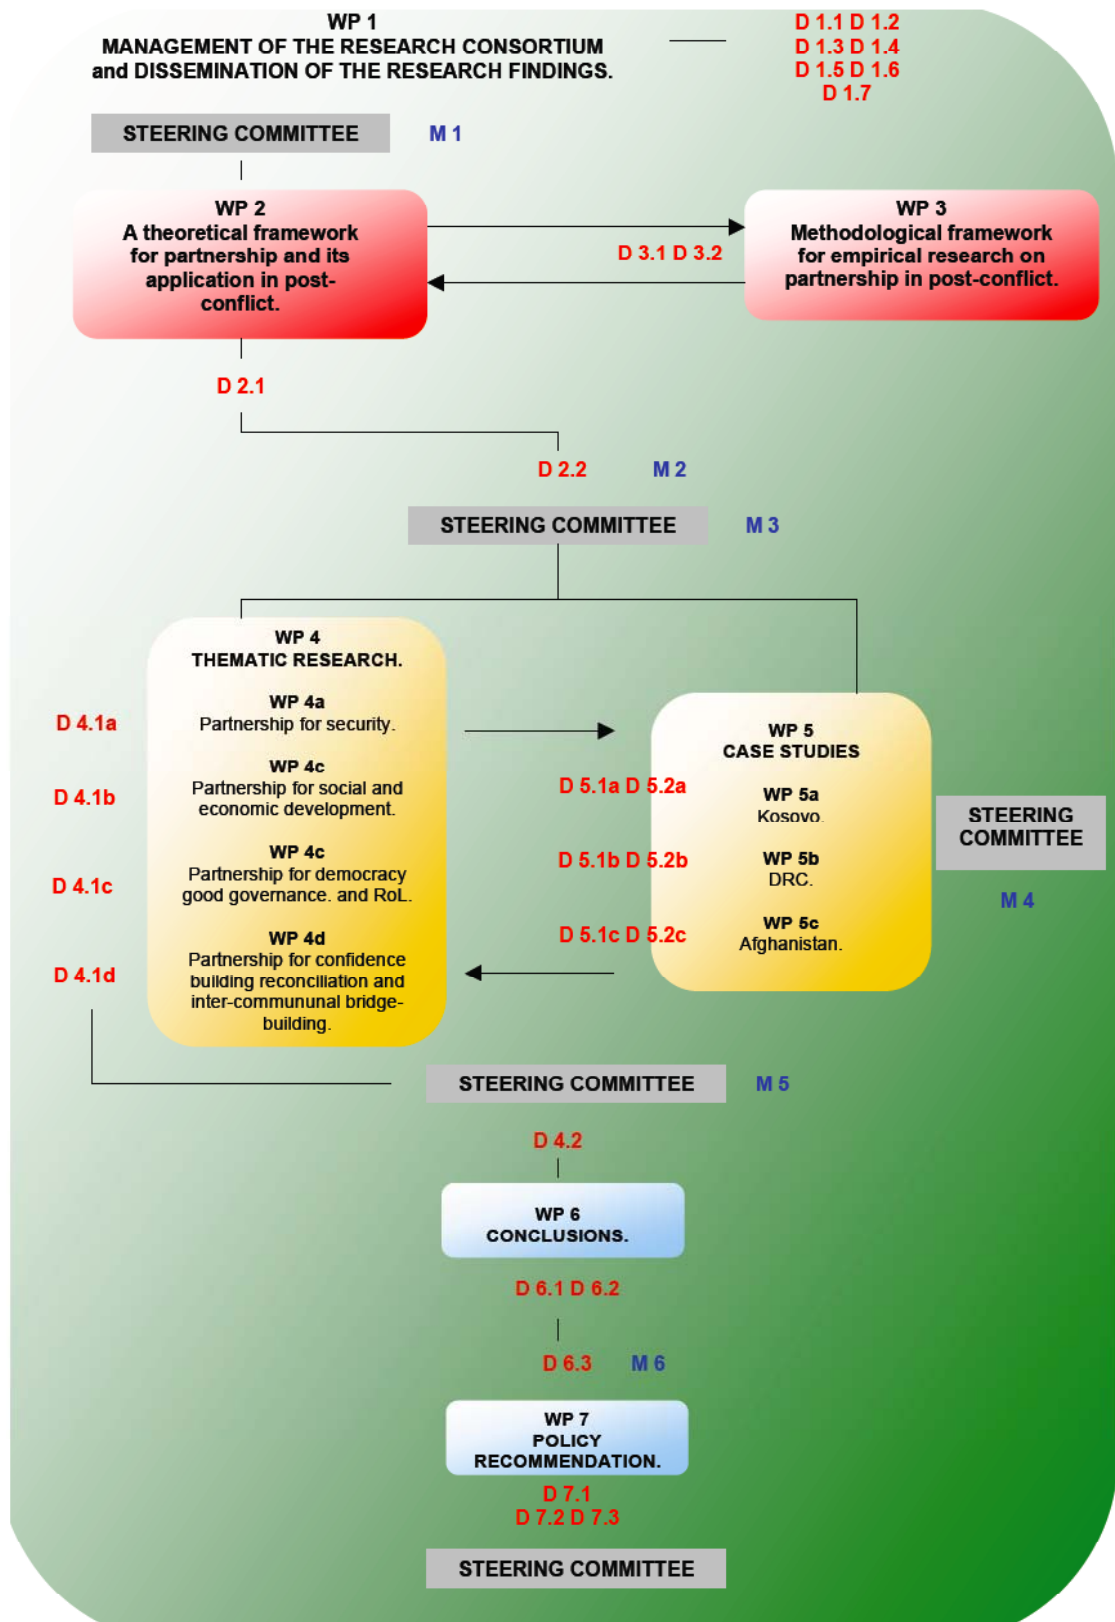

Graphic representation of the work plan

Legend

WP: work package

D: deliverable

M: milestone